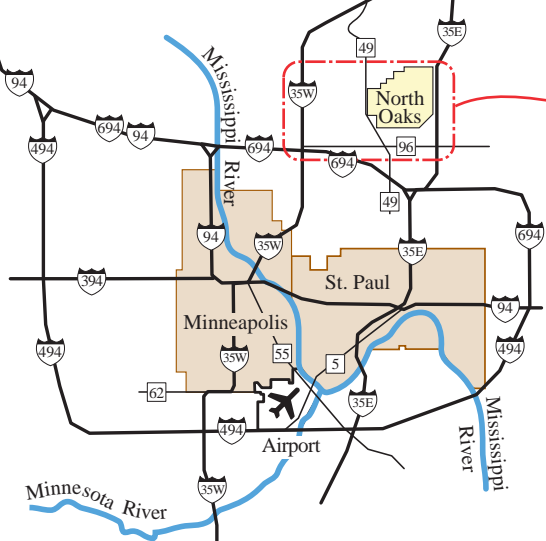

**Location of Roger W. Staehle Office**  
**22 Red Fox Road**  
**North Oaks, Minnesota 55127**

**Minneapolis/St. Paul metro area freeways**

From turn off 96 onto Pleasant Lake Road, cross 2 bridges while driving approx. 3.4 miles turn right onto Red Fox Road

View of office from Red Fox Road.