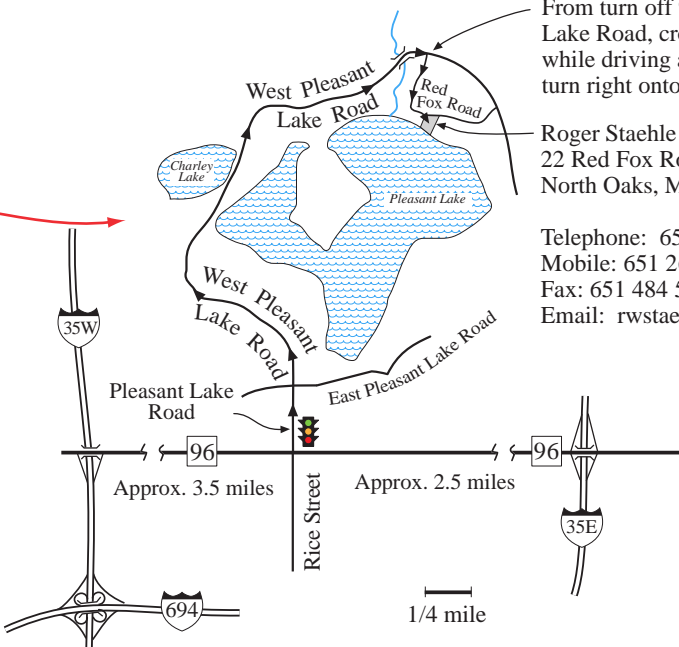

**Location of Roger W. Staehle Office**  
**22 Red Fox Road**  
**North Oaks, Minnesota 55127**

**Minneapolis/St. Paul metro area freeways**

From turn off 96 onto Pleasant Lake Road, cross 2 bridges while driving approx. 3.4 miles turn right onto Red Fox Road

View of office from Red Fox Road.